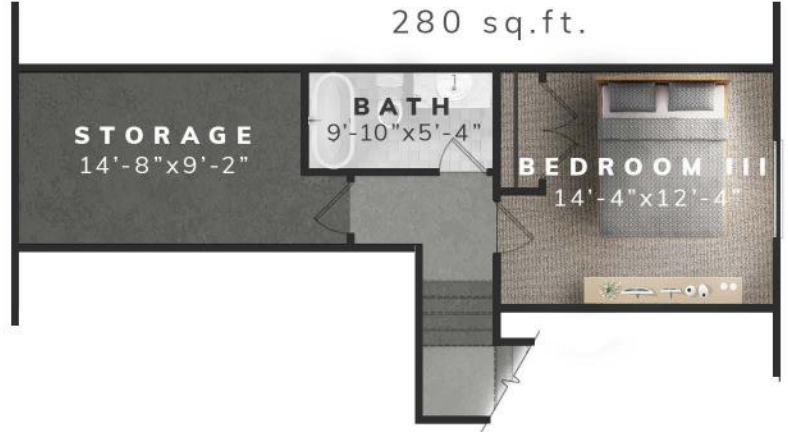

Second Level (optional)  
280 sq.ft.

**THE PORTER**

1,670 sq.ft. (main)